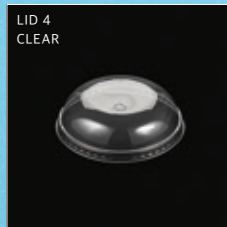

PAPER CUP LID