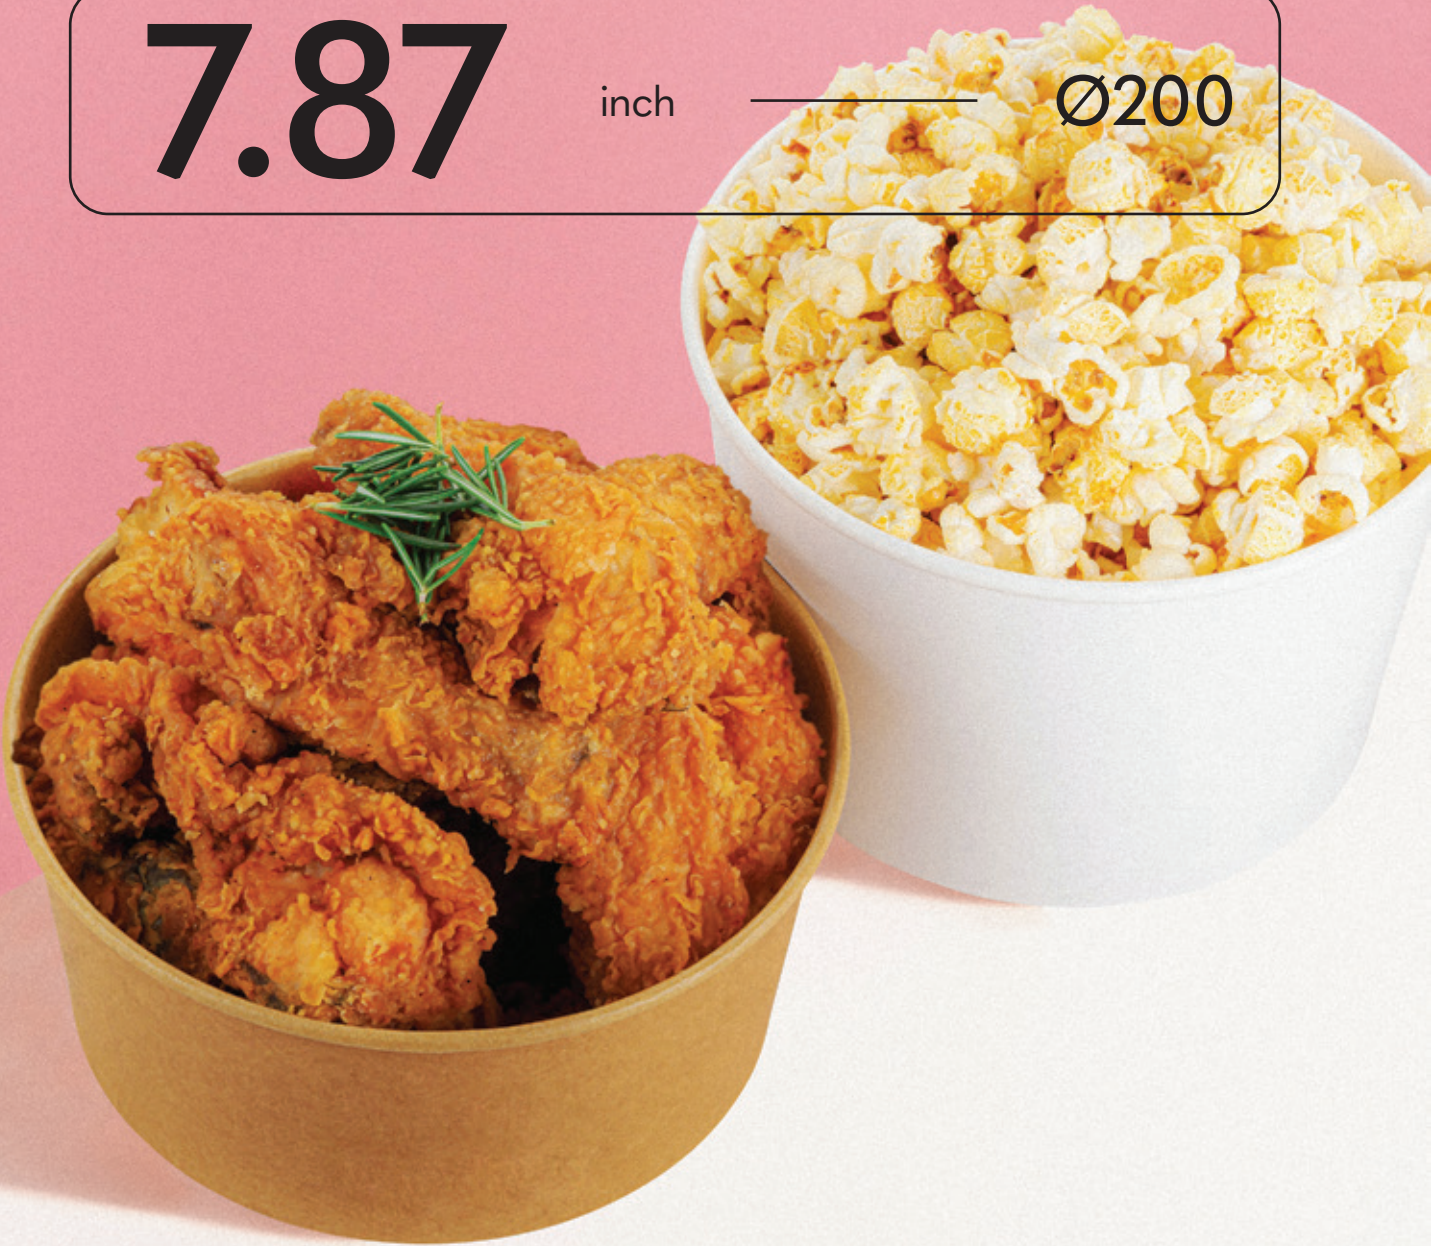

7.87

inch

Ø200