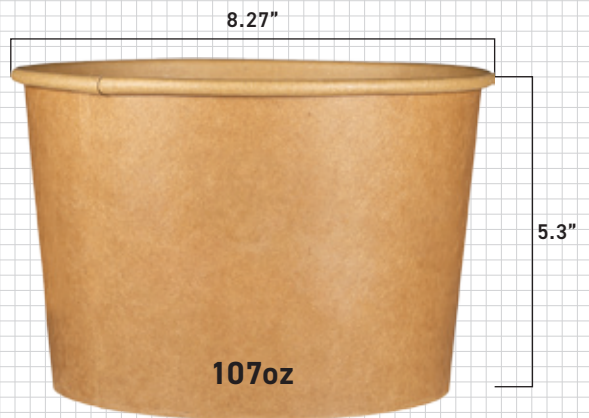

- Due to the nature of the molded product, there may be some errors depending on the measuring position.
- The lid cannot be used when cooking in a direct fire, oven, or microwave. • Unit(inch)

8.27

inch

Ø210

PAPER CUP LID

LID 1
CLEAR

107oz

Name	Cup (PAPER)	Lid 1 (PLA)	Box Quantity (EA)
107oz	8.27"×5.3"	8.27"×3.9"	300/300

- Due to the nature of the molded product, there may be some errors depending on the measuring position.
- The lid cannot be used when cooking in a direct fire, oven, or microwave. •Unit(inch)

Paper Cup Size Comparison

Due to the nature of the molded product, there may be some errors depending on the measuring position.

inch

DURE Co., Ltd.

759-17, Iseopdaecheon-ro, Hobeop-myeon, Icheon-si, Gyeonggi-do, Republic of Korea (17393)
TEL (+82) 31.638.7976 | FAX (+82) 31.638.7980 | E-mail sales@durepack.com | www.durepack.com
© Dure. All Rights Reserved.