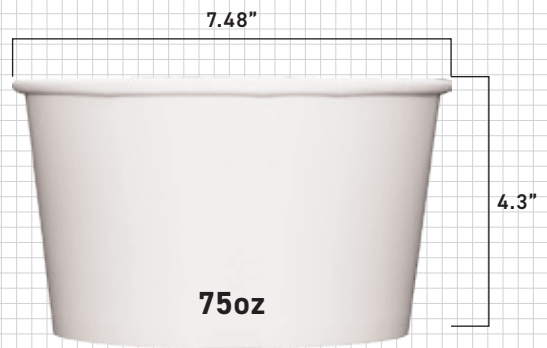

- Due to the nature of the molded product, there may be some errors depending on the measuring position.
- The lid cannot be used when cooking in a direct fire, oven, or microwave. • Unit(inch)

8.27

inch

Ø210

PAPER CUP LID

LID 1
CLEAR

107oz

Name	Cup (PAPER)	Lid 1 (PLA)	Box Quantity (EA)
107oz	8.27"×5.3"	8.27"×3.9"	300/300

- Due to the nature of the molded product, there may be some errors depending on the measuring position.
- The lid cannot be used when cooking in a direct fire, oven, or microwave. •Unit(inch)

Paper Cup Size Comparison

Due to the nature of the molded product, there may be some errors depending on the measuring position.

inch

DURE Co., Ltd.

759-17, Iseopdaecheon-ro, Hobeop-myeon, Icheon-si, Gyeonggi-do, Republic of Korea (17393)
TEL (+82) 31.638.7976 | FAX (+82) 31.638.7980 | E-mail sales@durepack.com | www.durepack.com
© Dure. All Rights Reserved.