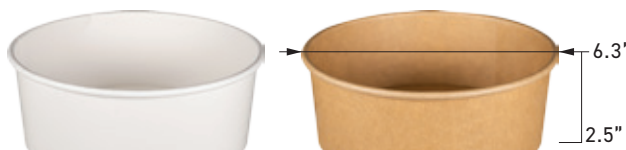

- Due to the nature of the molded product, there may be some errors depending on the measuring position.
- The lid cannot be used when cooking in a direct fire, oven, or microwave. • Unit(inch)

6.3

inch

Ø160

PAPER CUP LID

6.3" (Ø160)

20/30/37/57oz

20oz

WHITE

30oz

WHITE

KRAFT

37oz

WHITE

KRAFT

57oz

WHITE

KRAFT

Name	20oz	30oz	37oz	57oz	Box Quantity (EA)				
Cup (PAPER)	6.3"×1.8"	6.3"×2.5"	6.3"×2.9"	6.3"×4.5"	300				
Name	Lid 1 (PET)	Lid 2 (PP)	Lid 3 (PET)	Lid 4 (PET)	Lid 5 (PET)	Side Dish 1 (PP)	Side Dish 2 (PP)	Side Dish 3 (PP)	Box Quantity (EA)
Lid	6.3"×0.6"	6.3"×0.8"	6.3"×0.8"	6.3"×1.8"	6.3"×0.8"	6.3"×1.6"	6.3"×1.3"	6.3"×1.4"	300