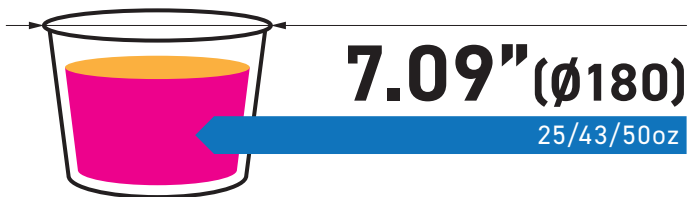

25oz

43oz

50oz

Name	Cup (PAPER)	Box Quantity (EA)
25oz	7.09"×1.8"	300
43oz	7.09"×2.8"	
50oz	7.09"×3.3"	

- Due to the nature of the molded product, there may be some errors depending on the measuring position.
- The lid cannot be used when cooking in a direct fire, oven, or microwave. • Unit(inch)