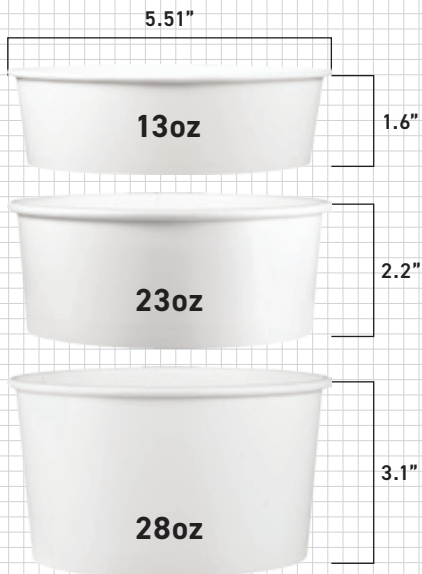

- Due to the nature of the molded product, there may be some errors depending on the measuring position.
- The lid cannot be used when cooking in a direct fire, oven, or microwave. • Unit(inch)

8.27

inch

Ø210

PAPER CUP LID

LID 1
CLEAR

107oz

Name	Cup (PAPER)	Lid 1 (PLA)	Box Quantity (EA)
107oz	8.27"×5.3"	8.27"×3.9"	300/300

- Due to the nature of the molded product, there may be some errors depending on the measuring position.
- The lid cannot be used when cooking in a direct fire, oven, or microwave. •Unit(inch)