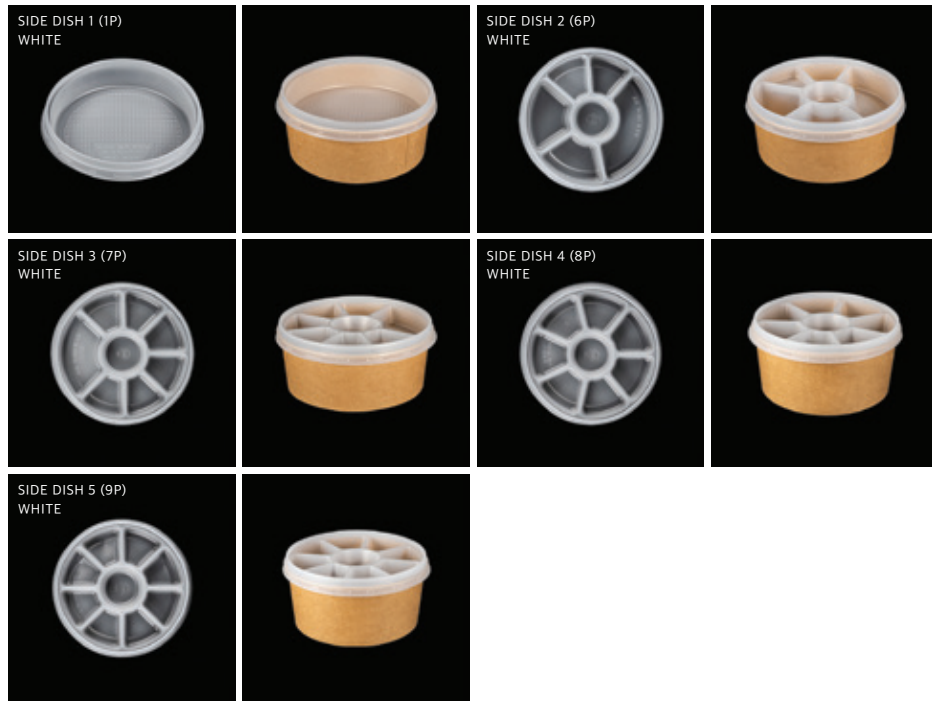

Name	Side Dish 1 (PP)	Side Dish 2 (PP)	Side Dish 3 (PP)	Side Dish 4 (PP)	Side Dish 5 (PP)	Box Quantity (EA)
Side Dish	7.09"×1.8"	7.09"×2"	7.09"×1.4"	7.09"×1.4"	7.09"×1.6"	300

- Due to the nature of the molded product, there may be some errors depending on the measuring position.
- The lid cannot be used when cooking in a direct fire, oven, or microwave. • Unit(inch)