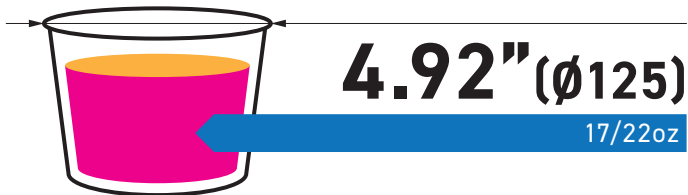

17oz

22oz

Name	Cup (PAPER)	Lid 1 (PP)	Lid 2 (PET/PLA)	Box Quantity (EA)
17oz	4.92"×2.4"	4.92"×0.7"	4.92"×0.9"	1000/1000
22oz	4.92"×3"			1000/1000

- Due to the nature of the molded product, there may be some errors depending on the measuring position.
- The lid cannot be used when cooking in a direct fire, oven, or microwave. • Unit(inch)