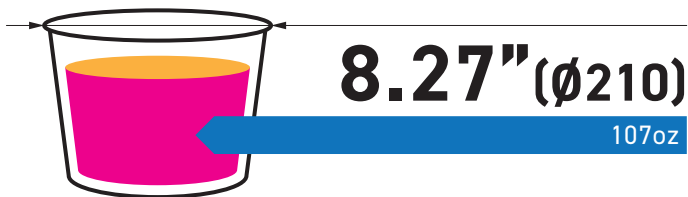

107oz

Name	Cup (PAPER)	Lid 1 (PLA)	Box Quantity (EA)
107oz	8.27"×5.3"	8.27"×3.9"	300/300

- Due to the nature of the molded product, there may be some errors depending on the measuring position.
- The lid cannot be used when cooking in a direct fire, oven, or microwave. •Unit(inch)