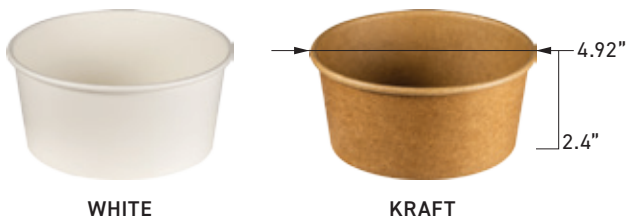

Ø125

PAPER CUP LID

LID 1
WHITE

LID 2
CLEAR

17oz

22oz

Name	Cup (PAPER)	Lid 1 (PP)	Lid 2 (PET/PLA)	Box Quantity (EA)
17oz	4.92"×2.4"	4.92"×0.7"	4.92"×0.9"	1000/1000
22oz	4.92"×3"			1000/1000

- Due to the nature of the molded product, there may be some errors depending on the measuring position.
- The lid cannot be used when cooking in a direct fire, oven, or microwave. • Unit(inch)

5.51

inch

Ø140

PAPER CUP LID

SIDE DISH 1
WHITE

LID 1
CLEAR

LID 2
WHITE

LID 3
CLEAR