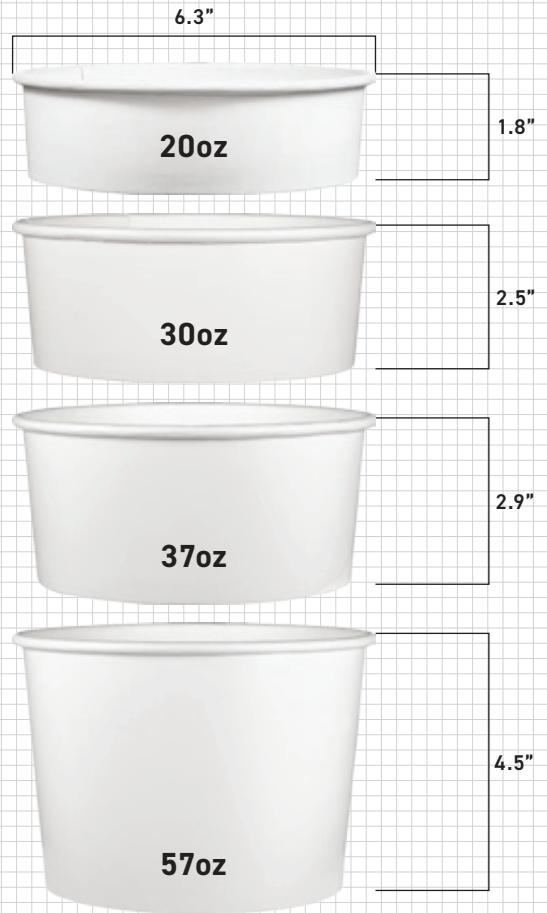

7.09

inch

Ø180

Name	Side Dish 1 (PP)	Side Dish 2 (PP)	Side Dish 3 (PP)	Side Dish 4 (PP)	Side Dish 5 (PP)	Box Quantity (EA)
Side Dish	7.09"×1.8"	7.09"×2"	7.09"×1.4"	7.09"×1.4"	7.09"×1.6"	300

- Due to the nature of the molded product, there may be some errors depending on the measuring position.
- The lid cannot be used when cooking in a direct fire, oven, or microwave. • Unit(inch)

- Due to the nature of the molded product, there may be some errors depending on the measuring position.
- The lid cannot be used when cooking in a direct fire, oven, or microwave. • Unit(inch)

8.27

inch

Ø210

PAPER CUP LID

LID 1
CLEAR

107oz

Name	Cup (PAPER)	Lid 1 (PLA)	Box Quantity (EA)
107oz	8.27"×5.3"	8.27"×3.9"	300/300

- Due to the nature of the molded product, there may be some errors depending on the measuring position.
- The lid cannot be used when cooking in a direct fire, oven, or microwave. •Unit(inch)

Paper Cup Size Comparison

Due to the nature of the molded product, there may be some errors depending on the measuring position.

inch

DURE Co., Ltd.

759-17, Iseopdaecheon-ro, Hobeop-myeon, Icheon-si, Gyeonggi-do, Republic of Korea (17393)
TEL (+82) 31.638.7976 | FAX (+82) 31.638.7980 | E-mail sales@durepack.com | www.durepack.com
© Dure. All Rights Reserved.