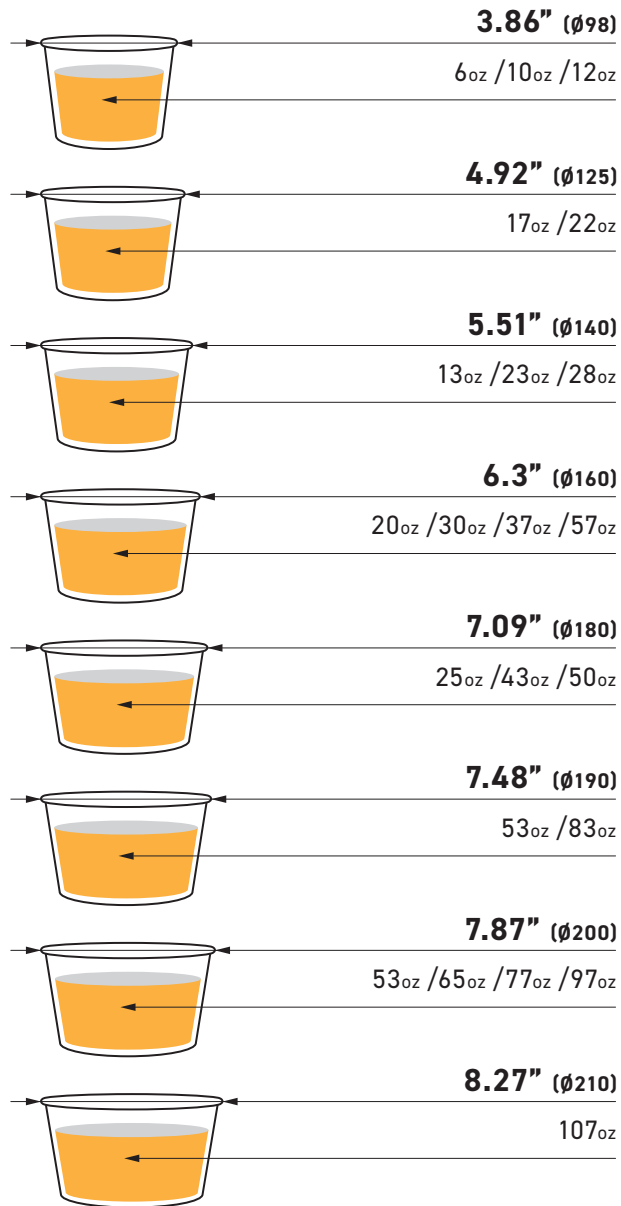

INFORMATION

MATERIAL	PAPER/PULP	PP	PET	PLA
MARK				
MICROWAVE	✓	✓	✗	✗

- Due to the nature of the molded product, there may be some errors depending on the measuring position.
- The lid cannot be used when cooking in a direct fire, oven, or microwave.