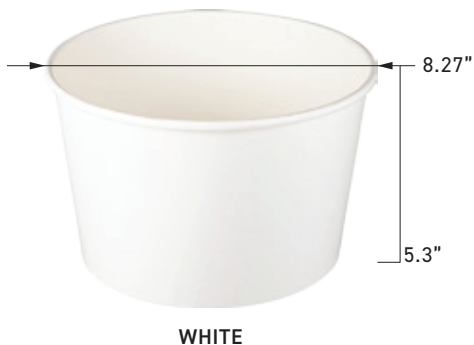

- Due to the nature of the molded product, there may be some errors depending on the measuring position.
- The lid cannot be used when cooking in a direct fire, oven, or microwave. • Unit(inch)

8.27

inch

Ø210

PAPER CUP LID

LID 1
CLEAR

107oz

Name	Cup (PAPER)	Lid 1 (PLA)	Box Quantity (EA)
107oz	8.27"×5.3"	8.27"×3.9"	300/300

- Due to the nature of the molded product, there may be some errors depending on the measuring position.
- The lid cannot be used when cooking in a direct fire, oven, or microwave. •Unit(inch)