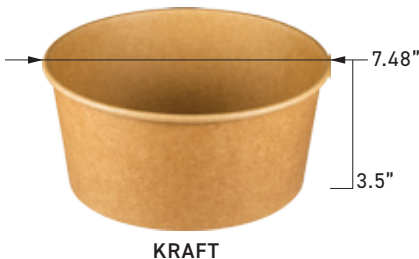

53oz

75oz

KRAFT