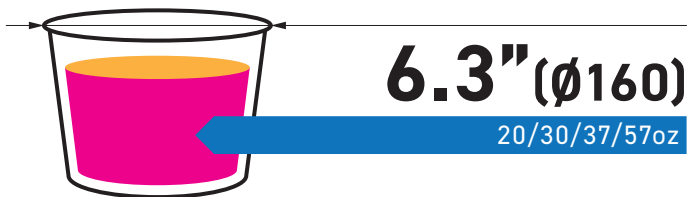

6.3" (Ø160)

20/30/37/57oz