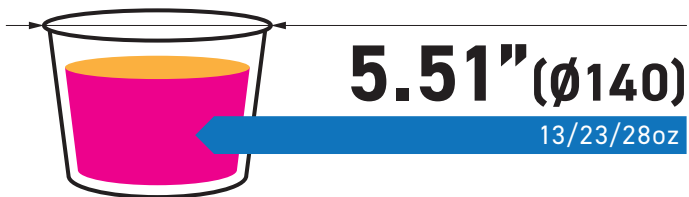

13oz

23oz

28oz

Name	Cup (PAPER)	Side Dish 1 (NPP)	Lid 1 (PET)	Lid 2 (PP)	Lid 3 (PET)	Lid 4 (PLA)	Box Quantity (EA)
13oz	5.51"×1.6"	5.51"×1.7"	5.51"×0.6"	5.51"×0.8"	5.51"×1.7"	5.51"×1.1"	300/300
23oz	5.51"×2.2"						
28oz	5.51"×3.1"						

- Due to the nature of the molded product, there may be some errors depending on the measuring position.
- The lid cannot be used when cooking in a direct fire, oven, or microwave. • Unit(inch)