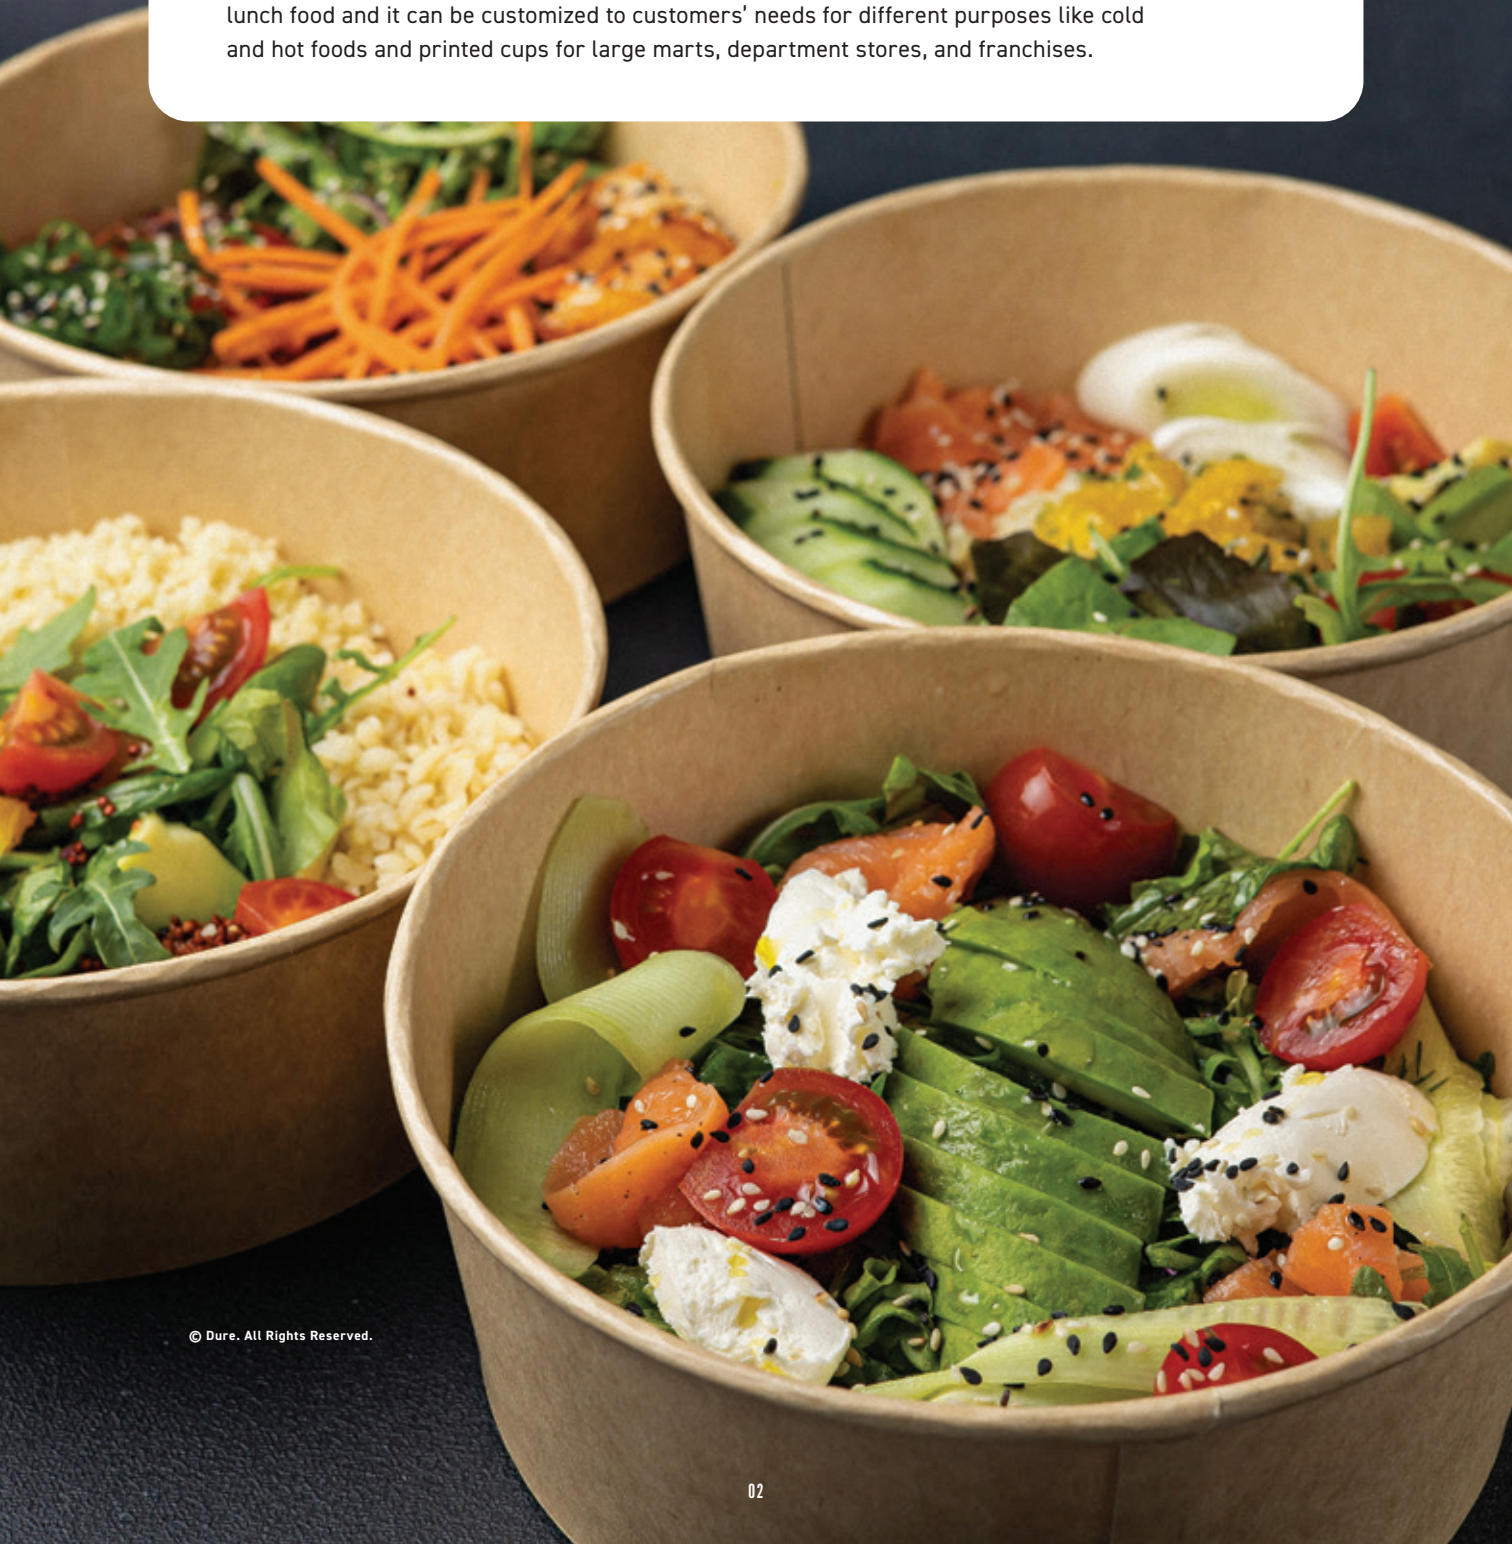

PAPER CUP

DURE is eco-conscious and advances through top-notch products and services.

DURE

Dure Paper Cup Product

DURE has various sizes of Paper Cup products that can hold multiple foods such as rice, lunch food and it can be customized to customers' needs for different purposes like cold and hot foods and printed cups for large marts, department stores, and franchises.