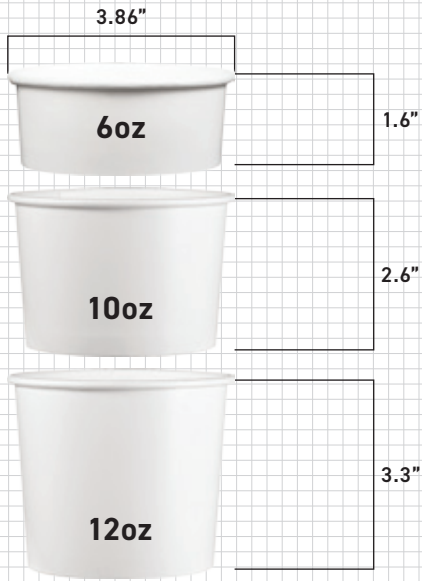

- Due to the nature of the molded product, there may be some errors depending on the measuring position.
- The lid cannot be used when cooking in a direct fire, oven, or microwave. • Unit(inch)

8.27

inch

Ø210

PAPER CUP LID

LID 1
CLEAR

107oz

Name	Cup (PAPER)	Lid 1 (PLA)	Box Quantity (EA)
107oz	8.27"×5.3"	8.27"×3.9"	300/300

- Due to the nature of the molded product, there may be some errors depending on the measuring position.
- The lid cannot be used when cooking in a direct fire, oven, or microwave. •Unit(inch)

Paper Cup Size Comparison

Due to the nature of the molded product, there may be some errors depending on the measuring position.

inch

DURE Co., Ltd.

759-17, Iseopdaecheon-ro, Hobeop-myeon, Icheon-si, Gyeonggi-do, Republic of Korea (17393)
TEL (+82) 31.638.7976 | FAX (+82) 31.638.7980 | E-mail sales@durepack.com | www.durepack.com
© Dure. All Rights Reserved.