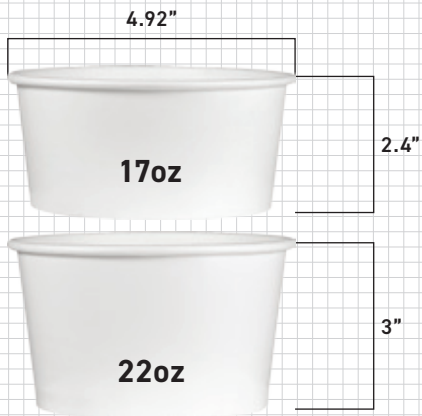

7.09

inch

Ø180

Name	Side Dish 1 (PP)	Side Dish 2 (PP)	Side Dish 3 (PP)	Side Dish 4 (PP)	Side Dish 5 (PP)	Box Quantity (EA)
Side Dish	7.09"×1.8"	7.09"×2"	7.09"×1.4"	7.09"×1.4"	7.09"×1.6"	300

- Due to the nature of the molded product, there may be some errors depending on the measuring position.
- The lid cannot be used when cooking in a direct fire, oven, or microwave. • Unit(inch)

- Due to the nature of the molded product, there may be some errors depending on the measuring position.
- The lid cannot be used when cooking in a direct fire, oven, or microwave. • Unit(inch)

8.27

inch

Ø210

PAPER CUP LID

LID 1
CLEAR

107oz

Name	Cup (PAPER)	Lid 1 (PLA)	Box Quantity (EA)
107oz	8.27"×5.3"	8.27"×3.9"	300/300

- Due to the nature of the molded product, there may be some errors depending on the measuring position.
- The lid cannot be used when cooking in a direct fire, oven, or microwave. •Unit(inch)

Paper Cup Size Comparison

Due to the nature of the molded product, there may be some errors depending on the measuring position.

inch

DURE Co., Ltd.

759-17, Iseopdaecheon-ro, Hobeop-myeon, Icheon-si, Gyeonggi-do, Republic of Korea (17393)
TEL (+82) 31.638.7976 | FAX (+82) 31.638.7980 | E-mail sales@durepack.com | www.durepack.com
© Dure. All Rights Reserved.