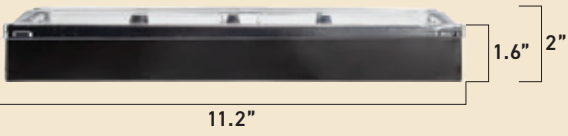

SW-02

11.2"×9.4"×2" (SET)

SW-02-1

11.2"×9.4"×2" (SET)

SW-02-2

11.2"×9.4"×2" (SET)

Name	Outer (PAPER)	Inner (PP)	Lid (PET/PLA)	Box Quantity (EA)
SW-02	11"×9.3"×1.6"	10.2"×8.7"×1.2"	11.2"×9.4"×0.8"	200/200
SW-02-1	11"×9.3"×1.6"	10.2"×8.7"×1.2"	11.2"×9.4"×0.8"	200/200
SW-02-2	11"×9.3"×1.6"	10.2"×8.7"×1.2"	11.2"×9.4"×0.8"	200/200

- Due to the nature of the molded product, there may be some errors depending on the measuring position.
- The lid cannot be used when cooking in a direct fire, oven, or microwave. • Unit(inch)

SW-03

SW-03-1