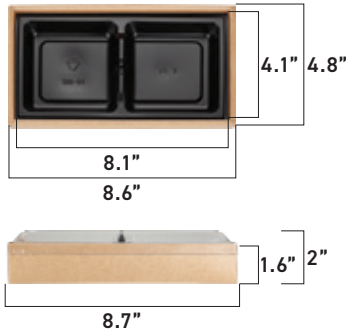

- Due to the nature of the molded product, there may be some errors depending on the measuring position.
- The lid cannot be used when cooking in a direct fire, oven, or microwave. • Unit(inch)

SW-03

SW-03-1

SW-03-2

SW-03-4

SW-03-6

SW-03-7

SW-03-8

Name	SW-03, SW-03-1, SW-03-2, SW-03-4, SW-03-6, SW-03-7, SW-03-8
Outer (PAPER)	8.5"×8.5"×1.4"
Inner (PP)	7.9"×7.9"×1.6"
Lid (PET/PLA)	8.7"×8.7"×0.8"
All (SET)	8.7"×8.7"×2"
Box Quantity (EA)	100/200/200

- Due to the nature of the molded product, there may be some errors depending on the measuring position.
- The lid cannot be used when cooking in a direct fire, oven, or microwave. • Unit(inch)

SW-04

8.7"×4.9"×2" (SET)