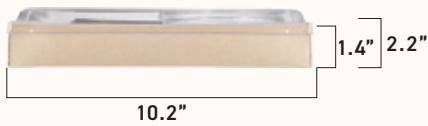

SV-44

10.2"×10.2"×2.2" (SET)

Name	Outer (PAPER)	Inner (PP)	Lid (PET)	Circle Inner (PET)	Circle Inner Lid (PET)
SV-44	10"×10"×1.4"	9.4"×9.4"×1.4"	10.2"×10.2"×2"	4.72"×1.8"	4.92"×0.6"
Box Quantity (EA)	200	200	200	600	600

- Due to the nature of the molded product, there may be some errors depending on the measuring position.
- The lid cannot be used when cooking in a direct fire, oven, or microwave. • Unit(inch)