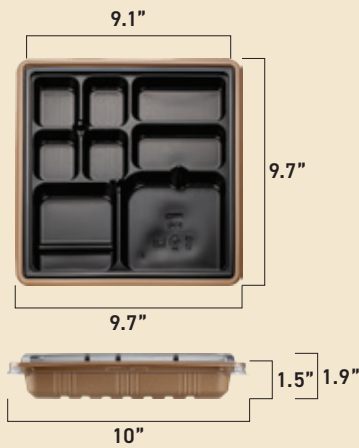

12.8"×9.6"×1.8" (SET)

SV-64 Lid PET  
CLEAR

GS-87

10"×10"×1.9" (SET)

Name	Outer (PP)	Inner (PP)	Lid (PET)	Box Quantity (EA)
GS-87	9.7"×9.7"×1.5"	9.1"×9.1"×1.7"	10"×10"×0.9"	400/400/400

- Due to the nature of the molded product, there may be some errors depending on the measuring position.
- The lid cannot be used when cooking in a direct fire, oven, or microwave. • Unit(inch)

### GS-87-1

10"×10"×1.9" (SET)

Name	Outer (PP)	Inner2 (PP)	Inner3 (PP)	Lid (PET)	Box Quantity (EA)
GS-87-1	9.7"×9.7"×1.5"	9"×6.4"×1.7"	9.1"×2.5"×1.6"	10"×10"×0.9"	400/400/800/400

- Due to the nature of the molded product, there may be some errors depending on the measuring position.
- The lid cannot be used when cooking in a direct fire, oven, or microwave. • Unit(inch)