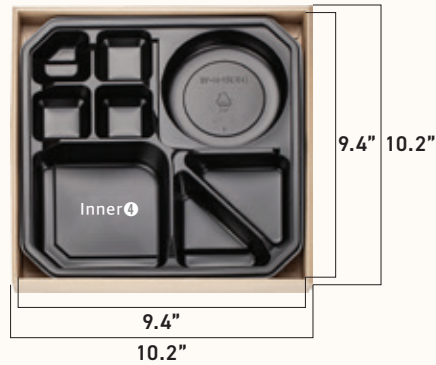

SV-44

10.2"×10.2"×2.2" (SET)

Name	Outer (PAPER)	Inner (PP)	Lid (PET)	Circle Inner (PET)	Circle Inner Lid (PET)
SV-44	10"×10"×1.4"	9.4"×9.4"×1.4"	10.2"×10.2"×2"	4.72"×1.8"	4.92"×0.6"
Box Quantity (EA)	200	200	200	600	600

- Due to the nature of the molded product, there may be some errors depending on the measuring position.
- The lid cannot be used when cooking in a direct fire, oven, or microwave. • Unit(inch)