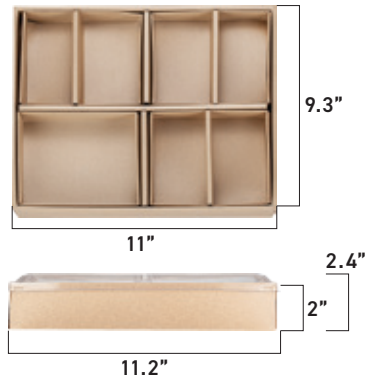

### GS-87-1

10"×10"×1.9" (SET)

Name	Outer (PP)	Inner2 (PP)	Inner3 (PP)	Lid (PET)	Box Quantity (EA)
GS-87-1	9.7"×9.7"×1.5"	9"×6.4"×1.7"	9.1"×2.5"×1.6"	10"×10"×0.9"	400/400/800/400

- Due to the nature of the molded product, there may be some errors depending on the measuring position.
- The lid cannot be used when cooking in a direct fire, oven, or microwave. • Unit(inch)

## EV-LUNCH BOX 2P(FOLDED)

9.1"×6.1"×2" (SET)

## EV-LUNCH BOX 4P(FOLDED)

8.7"×8.7"×1.8" (SET)

Name	Outer (PAPER)	Lid (PET/PLA)	All Set	Box Quantity (EA)
EV-LUNCH BOX 2P(FOLDED)	8.9"×5.9"×1.2"	9.1"×6.1"×1"	9.1"×6.1"×2"	200
EV-LUNCH BOX 4P(FOLDED)	8.5"×8.5"×1.2"	8.7"×8.7"×0.8"	8.7"×8.7"×1.8"	200

### BBG-LUNCH BOX(FOLDED)

11.2"×9.4"×2.4" (SET)