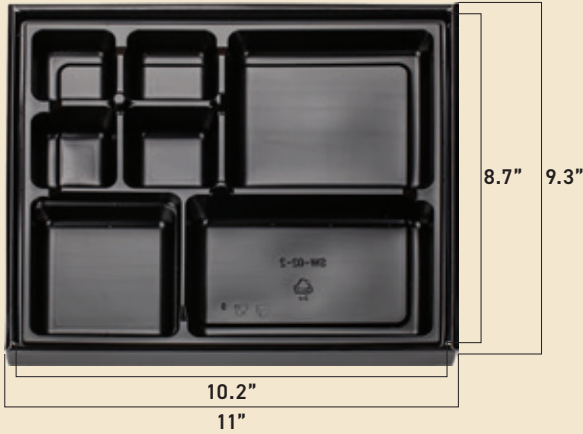

SW-02

11.2"×9.4"×2" (SET)

SW-02-1

11.2"×9.4"×2" (SET)

SW-02-2

11.2"×9.4"×2" (SET)

Name	Outer (PAPER)	Inner (PP)	Lid (PET/PLA)	Box Quantity (EA)
SW-02	11"×9.3"×1.6"	10.2"×8.7"×1.2"	11.2"×9.4"×0.8"	200/200
SW-02-1	11"×9.3"×1.6"	10.2"×8.7"×1.2"	11.2"×9.4"×0.8"	200/200
SW-02-2	11"×9.3"×1.6"	10.2"×8.7"×1.2"	11.2"×9.4"×0.8"	200/200

- Due to the nature of the molded product, there may be some errors depending on the measuring position.
- The lid cannot be used when cooking in a direct fire, oven, or microwave. • Unit(inch)

SW-03

SW-03-1