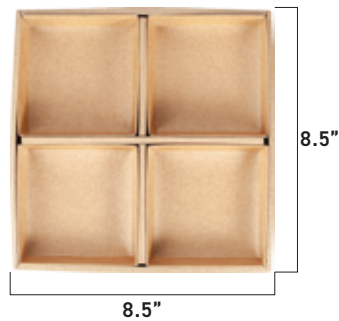

EV-LUNCH BOX 4P(FOLDED)

8.7"×8.7"×1.8" (SET)

Name	Outer (PAPER)	Lid (PET/PLA)	All Set	Box Quantity (EA)
EV-LUNCH BOX 2P(FOLDED)	8.9"×5.9"×1.2"	9.1"×6.1"×1"	9.1"×6.1"×2"	200
EV-LUNCH BOX 4P(FOLDED)	8.5"×8.5"×1.2"	8.7"×8.7"×0.8"	8.7"×8.7"×1.8"	200

- Due to the nature of the molded product, there may be some errors depending on the measuring position.
- The lid cannot be used when cooking in a direct fire, oven, or microwave. • Unit(inch)