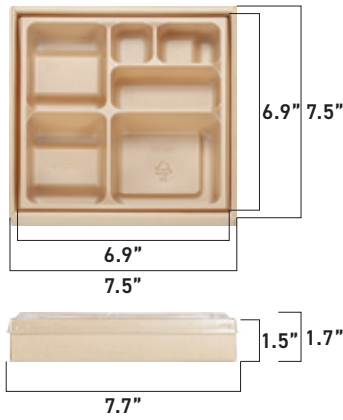

- Due to the nature of the molded product, there may be some errors depending on the measuring position.
- The lid cannot be used when cooking in a direct fire, oven, or microwave. • Unit(inch)

SW-04

8.7"×4.9"×2" (SET)

SW-05

12.6"×8.7"×2" (SET)

**SW-06**

7.7"×7.7"×1.7" (SET)

Lid PET CLEAR

Name	Outer (PAPER)	Inner (PP)	Lid (PET/PLA)	Box Quantity (EA)
SW-04	8.6"×4.8"×1.6"	8.1"×4.1"×1.2"	8.7"×4.9"×0.8"	200/200/200
SW-05	12.6"×8.6"×1.6"	12"×8.1"×1.4"	12.6"×8.7"×0.8"	200/200/200
SW-06	7.5"×7.5"×1.5"	6.9"×6.9"×1.5"	7.7"×7.7"×0.7"	200/200/200

- Due to the nature of the molded product, there may be some errors depending on the measuring position.
- The lid cannot be used when cooking in a direct fire, oven, or microwave. • Unit(inch)

# SV-44

10.2"×10.2"×2.2" (SET)

Name	Outer (PAPER)	Inner (PP)	Lid (PET)	Circle Inner (PET)	Circle Inner Lid (PET)
SV-44	10"×10"×1.4"	9.4"×9.4"×1.4"	10.2"×10.2"×2"	4.72"×1.8"	4.92"×0.6"
Box Quantity (EA)	200	200	200	600	600