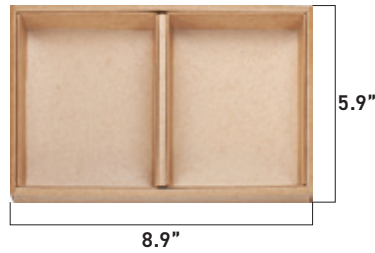

EV-LUNCH BOX 2P(FOLDED)

9.1"×6.1"×2" (SET)