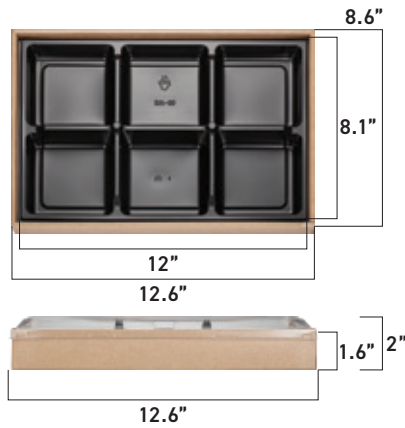

SW-03-2

SW-03-4

SW-03-6

SW-03-7

SW-03-8

Name	SW-03, SW-03-1, SW-03-2, SW-03-4, SW-03-6, SW-03-7, SW-03-8
Outer (PAPER)	8.5"×8.5"×1.4"
Inner (PP)	7.9"×7.9"×1.6"
Lid (PET/PLA)	8.7"×8.7"×0.8"
All (SET)	8.7"×8.7"×2"
Box Quantity (EA)	100/200/200

- Due to the nature of the molded product, there may be some errors depending on the measuring position.
- The lid cannot be used when cooking in a direct fire, oven, or microwave. • Unit(inch)

SW-04

8.7"×4.9"×2" (SET)

SW-05

12.6"×8.7"×2" (SET)

**SW-06**

7.7"×7.7"×1.7" (SET)

Lid PET CLEAR

Name	Outer (PAPER)	Inner (PP)	Lid (PET/PLA)	Box Quantity (EA)
SW-04	8.6"×4.8"×1.6"	8.1"×4.1"×1.2"	8.7"×4.9"×0.8"	200/200/200
SW-05	12.6"×8.6"×1.6"	12"×8.1"×1.4"	12.6"×8.7"×0.8"	200/200/200
SW-06	7.5"×7.5"×1.5"	6.9"×6.9"×1.5"	7.7"×7.7"×0.7"	200/200/200