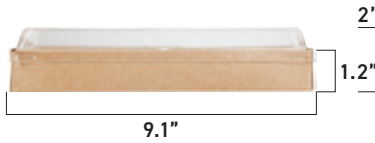

EV-LUNCH BOX 2P(FOLDED)

9.1"×6.1"×2" (SET)