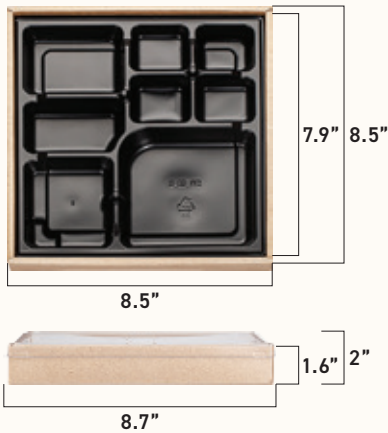

- Due to the nature of the molded product, there may be some errors depending on the measuring position.
- The lid cannot be used when cooking in a direct fire, oven, or microwave. • Unit(inch)

SW-03

SW-03-1

SW-03-2

SW-03-4

SW-03-6

SW-03-7

SW-03-8

Name	SW-03, SW-03-1, SW-03-2, SW-03-4, SW-03-6, SW-03-7, SW-03-8
Outer (PAPER)	8.5"×8.5"×1.4"
Inner (PP)	7.9"×7.9"×1.6"
Lid (PET/PLA)	8.7"×8.7"×0.8"
All (SET)	8.7"×8.7"×2"
Box Quantity (EA)	100/200/200

- Due to the nature of the molded product, there may be some errors depending on the measuring position.
- The lid cannot be used when cooking in a direct fire, oven, or microwave. • Unit(inch)

SW-04

8.7"×4.9"×2" (SET)