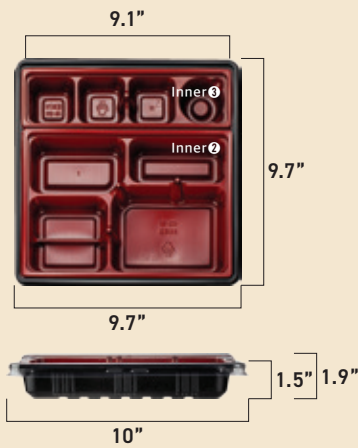

- Due to the nature of the molded product, there may be some errors depending on the measuring position.
- The lid cannot be used when cooking in a direct fire, oven, or microwave. • Unit(inch)

SV-64  
(PP+PP)

12.8"×9.6"×1.8" (SET)

SV-64 Lid PET  
CLEAR

GS-87

10"×10"×1.9" (SET)

Name	Outer (PP)	Inner (PP)	Lid (PET)	Box Quantity (EA)
GS-87	9.7"×9.7"×1.5"	9.1"×9.1"×1.7"	10"×10"×0.9"	400/400/400

- Due to the nature of the molded product, there may be some errors depending on the measuring position.
- The lid cannot be used when cooking in a direct fire, oven, or microwave. • Unit(inch)

### GS-87-1

10"×10"×1.9" (SET)

Name	Outer (PP)	Inner2 (PP)	Inner3 (PP)	Lid (PET)	Box Quantity (EA)
GS-87-1	9.7"×9.7"×1.5"	9"×6.4"×1.7"	9.1"×2.5"×1.6"	10"×10"×0.9"	400/400/800/400

- Due to the nature of the molded product, there may be some errors depending on the measuring position.
- The lid cannot be used when cooking in a direct fire, oven, or microwave. • Unit(inch)