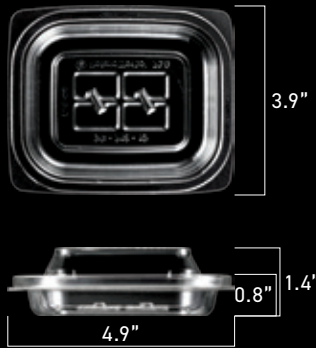

- Due to the nature of the molded product, there may be some errors depending on the measuring position.
- The lid cannot be used when cooking in a direct fire, oven, or microwave. • Unit(inch)

FM-03

8.1"×8.1"×1.8"(SET)

ET-30

11.4"×11.4"×1.7"(SET)

Name	Container	Lid	Box Quantity (EA)
FM-03	7.7"×7.7"×1.2" (PP/BLACK)	8.1"×8.1"×1" (PET/CLEAR)	400/400
ET-30	11.4"×11.4"×1.3" (PET/BLACK)	11.4"×11.4"×0.6" (PET/CLEAR)	200/200

- Due to the nature of the molded product, there may be some errors depending on the measuring position.
- The lid cannot be used when cooking in a direct fire, oven, or microwave. • Unit(inch)

DRP-12-10

4.9"×3.9"×1.4"(SET)

DR-14-11

5.7"×4.3"×1"(SET)

DRP-15-11

5.9"×4.3"×1.6"(SET)

Name	Container	Lid	Box Quantity (EA)
DRP-12-10	4.9"×3.9"×0.8" (PLA/CLEAR)	4.9"×3.9"×0.8" (PLA/CLEAR)	600/600
DR-14-11	5.7"×4.3"×0.8" (PET/CLEAR)	5.7"×4.3"×0.4" (PET/CLEAR)	600/600
DRP-15-11	5.9"×4.3"×1" (PLA/WHITE,BLACK)	5.9"×4.3"×0.8" (PLA/CLEAR)	600/600