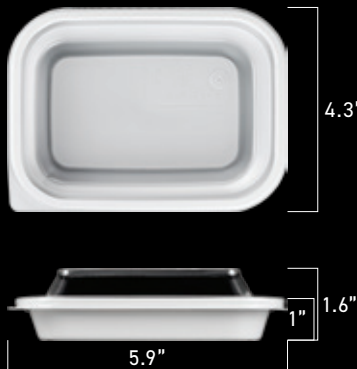

ET-30

11.4"×11.4"×1.7"(SET)

Name	Container	Lid	Box Quantity (EA)
FM-03	7.7"×7.7"×1.2" (PP/BLACK)	8.1"×8.1"×1" (PET/CLEAR)	400/400
ET-30	11.4"×11.4"×1.3" (PET/BLACK)	11.4"×11.4"×0.6" (PET/CLEAR)	200/200

- Due to the nature of the molded product, there may be some errors depending on the measuring position.
- The lid cannot be used when cooking in a direct fire, oven, or microwave. • Unit(inch)

DRP-12-10

4.9"×3.9"×1.4"(SET)

DR-14-11

5.7"×4.3"×1"(SET)

DRP-15-11

5.9"×4.3"×1.6"(SET)

Name	Container	Lid	Box Quantity (EA)
DRP-12-10	4.9"×3.9"×0.8" (PLA/CLEAR)	4.9"×3.9"×0.8" (PLA/CLEAR)	600/600
DR-14-11	5.7"×4.3"×0.8" (PET/CLEAR)	5.7"×4.3"×0.4" (PET/CLEAR)	600/600
DRP-15-11	5.9"×4.3"×1" (PLA/WHITE,BLACK)	5.9"×4.3"×0.8" (PLA/CLEAR)	600/600

- Due to the nature of the molded product, there may be some errors depending on the measuring position.
- The lid cannot be used when cooking in a direct fire, oven, or microwave. • Unit(inch)

DR-15-12