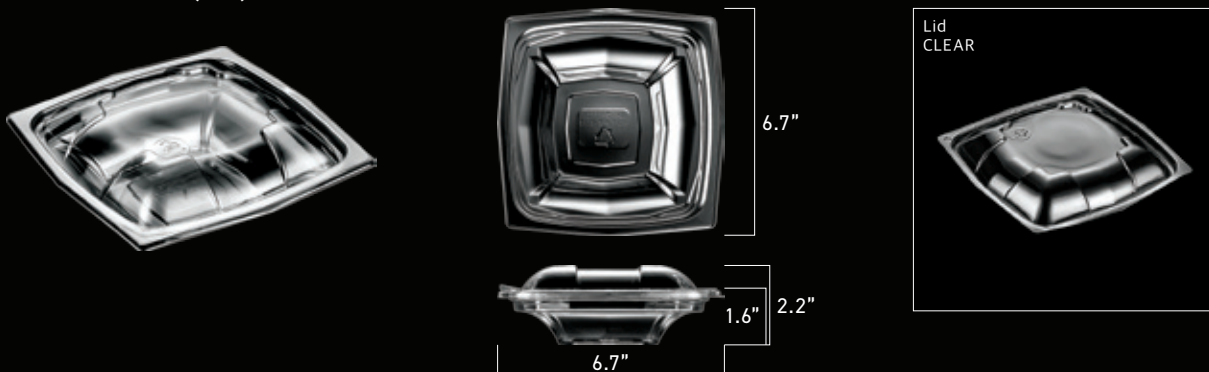

DR-SALAD-2

6.7"×6.7"×2.2"(SET)