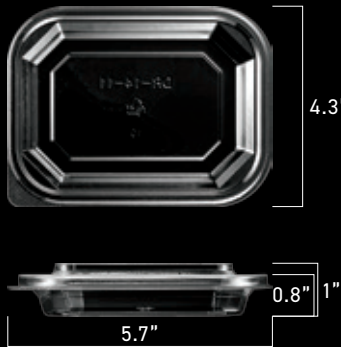

- Due to the nature of the molded product, there may be some errors depending on the measuring position.
- The lid cannot be used when cooking in a direct fire, oven, or microwave. • Unit(inch)

FM-03

8.1"×8.1"×1.8"(SET)

ET-30

11.4"×11.4"×1.7"(SET)

Name	Container	Lid	Box Quantity (EA)
FM-03	7.7"×7.7"×1.2" (PP/BLACK)	8.1"×8.1"×1" (PET/CLEAR)	400/400
ET-30	11.4"×11.4"×1.3" (PET/BLACK)	11.4"×11.4"×0.6" (PET/CLEAR)	200/200

- Due to the nature of the molded product, there may be some errors depending on the measuring position.
- The lid cannot be used when cooking in a direct fire, oven, or microwave. • Unit(inch)

DRP-12-10

4.9"×3.9"×1.4"(SET)

DR-14-11

5.7"×4.3"×1"(SET)

DRP-15-11

5.9"×4.3"×1.6"(SET)

Name	Container	Lid	Box Quantity (EA)
DRP-12-10	4.9"×3.9"×0.8" (PLA/CLEAR)	4.9"×3.9"×0.8" (PLA/CLEAR)	600/600
DR-14-11	5.7"×4.3"×0.8" (PET/CLEAR)	5.7"×4.3"×0.4" (PET/CLEAR)	600/600
DRP-15-11	5.9"×4.3"×1" (PLA/WHITE,BLACK)	5.9"×4.3"×0.8" (PLA/CLEAR)	600/600