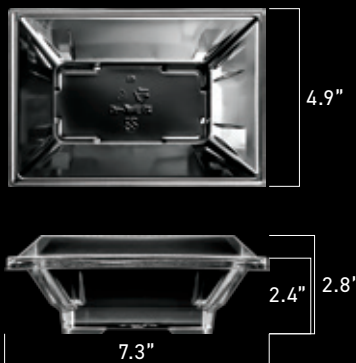

- Due to the nature of the molded product, there may be some errors depending on the measuring position.
- The lid cannot be used when cooking in a direct fire, oven, or microwave. • Unit(inch)

DR-SALAD-3

6.5"×6.5"×4.3"(SET)

DR-SALAD-4

5.1"×5.1"×2.8"(SET)

DR-SALAD-5

7.3"×5.1"×2.8"(SET)

Name	Container	Lid	Box Quantity (EA)
DR-SALAD-3	6.3"×6.3"×3.3" (PET/CLEAR)	6.5"×6.5"×1.2" (PET/CLEAR)	450/450
DR-SALAD-4	4.9"×4.9"×2.2" (PET/CLEAR)	5.1"×5.1"×1" (PET/CLEAR)	400/400
DR-SALAD-5	7.1"×4.9"×2.4" (PET/CLEAR)	7.3"×5.1"×1" (PET/CLEAR)	200/200

- Due to the nature of the molded product, there may be some errors depending on the measuring position.
- The lid cannot be used when cooking in a direct fire, oven, or microwave. • Unit(inch)

Salad

DURE SALAD & SIDE DISH

DR-BOWL195
7.7"×3.1"(SET)

E-BOWL215
8.9"×4.1"(SET)

CS-SALAD

4.9"×2"(SET)

CS-52

8.1"×3.1"(SET)

Salad

DURE SALAD & SIDE DISH