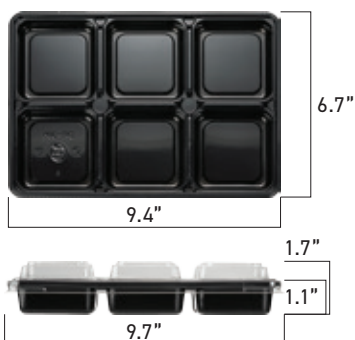

- Due to the nature of the molded product, there may be some errors depending on the measuring position.
- The lid cannot be used when cooking in a direct fire, oven, or microwave. • Unit(inch)

Salad

DURE SALAD & SIDE DISH

Side Dish

DR-004

6.2"×6.2"×1.7"(SET)

DR-006

9.7"×6.9"×1.7"(SET)

GS-110

7.6"×5.2"×1.7"(SET)

Name	Container	Lid	Box Quantity (EA)
DR-004	6"×6"×1.2" (PET,PLA/CLEAR)	6.2"×6.2"×0.8" (PET,PLA/CLEAR)	300/300
DR-006	9.4"×6.7"×1.1" (PET,PLA/BLACK)	9.7"×6.9"×1" (PET,PLA/CLEAR)	250/250
GS-110	7.4"×5"×1.1" (PP/BLACK,ORANGE CHECK PATTERN)	7.6"×5.2"×0.9" (PET/CLEAR)	600/600

- Due to the nature of the molded product, there may be some errors depending on the measuring position.
- The lid cannot be used when cooking in a direct fire, oven, or microwave. • Unit(inch)

FM-03

8.1"×8.1"×1.8"(SET)

ET-30

11.4"×11.4"×1.7"(SET)

Name	Container	Lid	Box Quantity (EA)
FM-03	7.7"×7.7"×1.2" (PP/BLACK)	8.1"×8.1"×1" (PET/CLEAR)	400/400
ET-30	11.4"×11.4"×1.3" (PET/BLACK)	11.4"×11.4"×0.6" (PET/CLEAR)	200/200

- Due to the nature of the molded product, there may be some errors depending on the measuring position.
- The lid cannot be used when cooking in a direct fire, oven, or microwave. • Unit(inch)