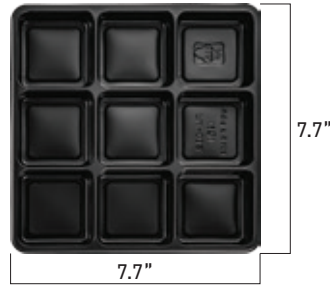

Side Dish

DR-004

6.2"×6.2"×1.7"(SET)

DR-006

9.7"×6.9"×1.7"(SET)

GS-110

7.6"×5.2"×1.7"(SET)

Name	Container	Lid	Box Quantity (EA)
DR-004	6"×6"×1.2" (PET,PLA/CLEAR)	6.2"×6.2"×0.8" (PET,PLA/CLEAR)	300/300
DR-006	9.4"×6.7"×1.1" (PET,PLA/BLACK)	9.7"×6.9"×1" (PET,PLA/CLEAR)	250/250
GS-110	7.4"×5"×1.1" (PP/BLACK,ORANGE CHECK PATTERN)	7.6"×5.2"×0.9" (PET/CLEAR)	600/600

- Due to the nature of the molded product, there may be some errors depending on the measuring position.
- The lid cannot be used when cooking in a direct fire, oven, or microwave. • Unit(inch)

FM-03

8.1"×8.1"×1.8"(SET)