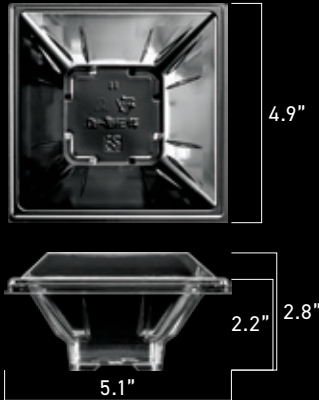

DR-SALAD-4

5.1"×5.1"×2.8"(SET)