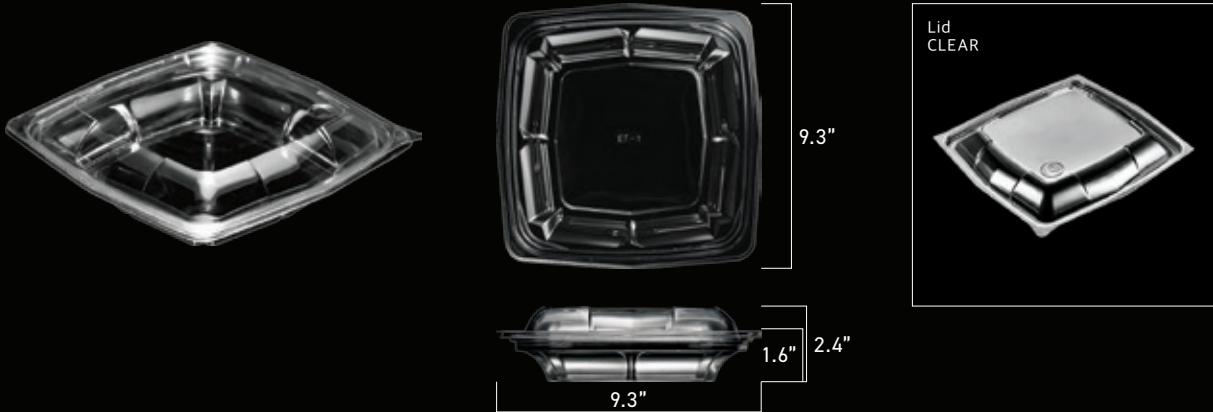

Name	Container	Lid	Box Quantity (EA)
EV-01	7.7"×7.7"×1.6" (PET/CLEAR)	7.7"×7.7"×0.8" (PET/CLEAR)	400/400
EV-01-3	7.7"×7.7"×2.2" (PLA/CLEAR)	7.7"×7.7"×1" (PLA/CLEAR)	400/400
DR-SAUCE CUP	2.9"×1.4" (PET/CLEAR)	3"×0.4" (PET/CLEAR)	1000/1000
ET-1	9.3"×9.3"×1.6" (PP/CLEAR)	9.1"×9.1"×1" (PET/CLEAR)	400/400

- Due to the nature of the molded product, there may be some errors depending on the measuring position.
- The lid cannot be used when cooking in a direct fire, oven, or microwave. • Unit(inch)