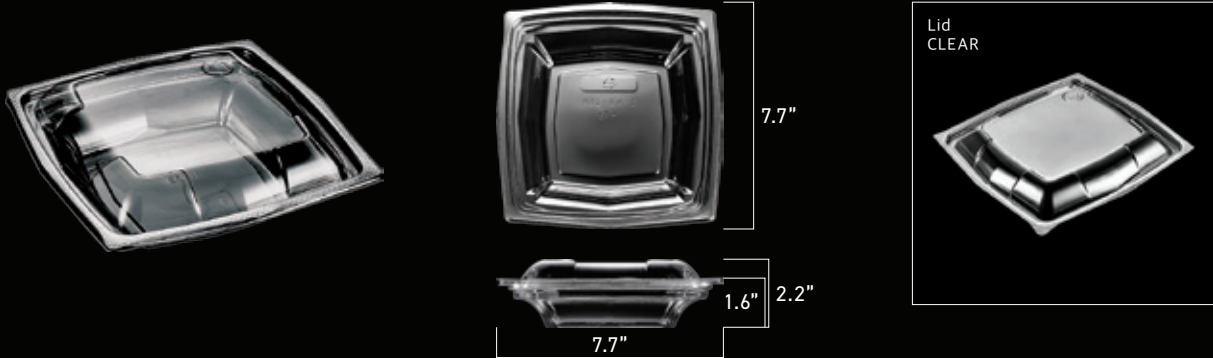

• Due to the nature of the molded product, there may be some errors depending on the measuring position.
 • The lid cannot be used when cooking in a direct fire, oven, or microwave. • Unit(inch)

EV-01

7.7"×7.7"×2.2"(SET)