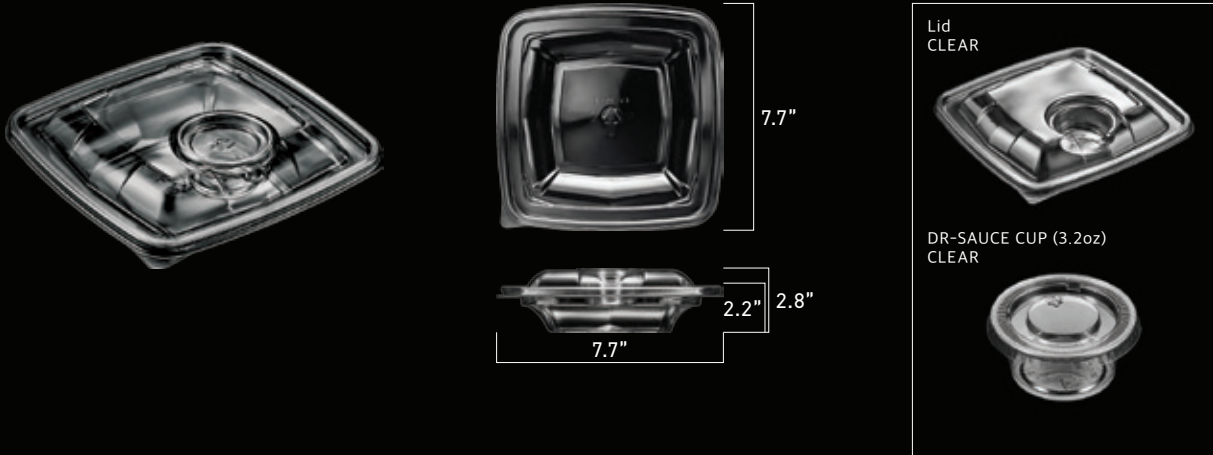

EV-01-3

7.7"×7.7"×2.8"(SET)

ET-1

9.3"×9.3"×2.4"(SET)