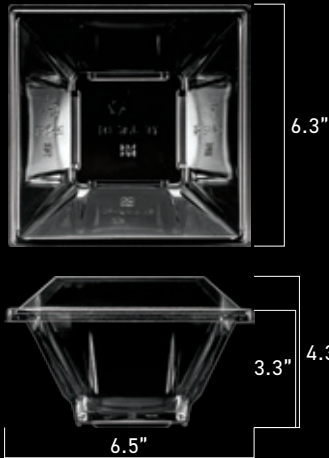

DR-SALAD-3

6.5"×6.5"×4.3"(SET)