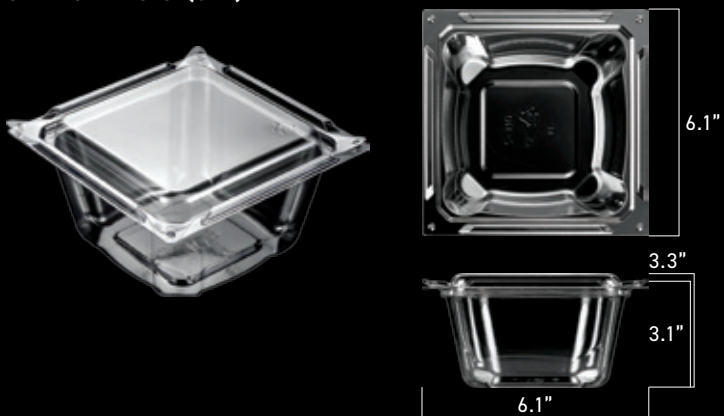

Salad

LM-SQUARE SALAD BOX

6.3"×6.3"×3.5"(SET)

LM-SQUARE SALAD BOX-2

6.3"×6.3"×3.3"(SET)

DH-2

6.1"×6.1"×3.3"(SET)

Name	Container	Lid	Box Quantity (EA)
LM-SQUARE SALAD BOX	6.3"×6.3"×3.1" (PET/CLEAR)	5.6"×5.6"×0.8"/0.5" (PET/CLEAR)	400/400
LM-SQUARE SALAD BOX-2	6.3"×6.3"×3.1" (PET/CLEAR)	6.3"×6.3"×0.5" (PET/CLEAR)	400/400
DH-2	6.1"×6.1"×3.1" (PET/CLEAR)	5.5"×5.5"×0.6" (PET/CLEAR)	500/500
LM-SQUARE SALAD BOX INNER	5.4"×5.4"×1" (PET/CLEAR)	5.4"×5.4"×1.5" (PET/CLEAR)	400/400
DR-SAUCE CUP 650(2.5oz)	2.56"×1.2" (PET/CLEAR)	2.64"×0.3" (PET/CLEAR)	4000/4000

• Due to the nature of the molded product, there may be some errors depending on the measuring position.
 • The lid cannot be used when cooking in a direct fire, oven, or microwave. • Unit(inch)

EV-01

7.7"×7.7"×2.2"(SET)