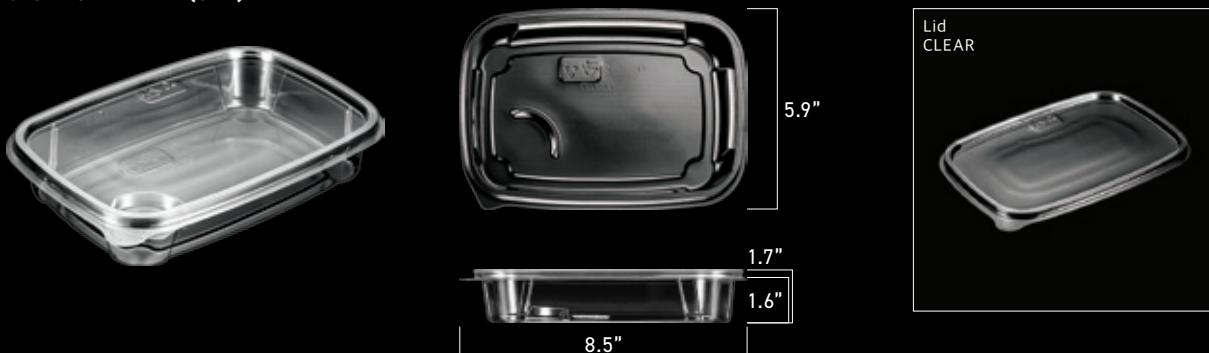

EM-17

8.5"×5.9"×1.7"(SET)

Name	Container	Lid	Box Quantity (EA)
DR-20-13	7.9"×5.3"×1" (PET/CLEAR)	7.9"×5.3"×0.6" (PET/CLEAR)	1000/1000
MP-1	8.2"×6.3"×1.7" (PET/CLEAR)	8.2"×6.3"×0.4" (PET/CLEAR)	300/300
EM-17	8.5"×5.9"×1.6" (PET/CLEAR)	8.5"×5.9"×0.3" (PET/CLEAR)	600/600

- Due to the nature of the molded product, there may be some errors depending on the measuring position.
- The lid cannot be used when cooking in a direct fire, oven, or microwave. • Unit(inch)