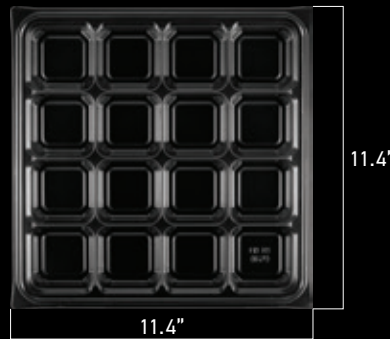

- Due to the nature of the molded product, there may be some errors depending on the measuring position.
- The lid cannot be used when cooking in a direct fire, oven, or microwave. • Unit(inch)

FM-03

8.1"×8.1"×1.8"(SET)

ET-30

11.4"×11.4"×1.7"(SET)

Name	Container	Lid	Box Quantity (EA)
FM-03	7.7"×7.7"×1.2" (PP/BLACK)	8.1"×8.1"×1" (PET/CLEAR)	400/400
ET-30	11.4"×11.4"×1.3" (PET/BLACK)	11.4"×11.4"×0.6" (PET/CLEAR)	200/200

- Due to the nature of the molded product, there may be some errors depending on the measuring position.
- The lid cannot be used when cooking in a direct fire, oven, or microwave. • Unit(inch)