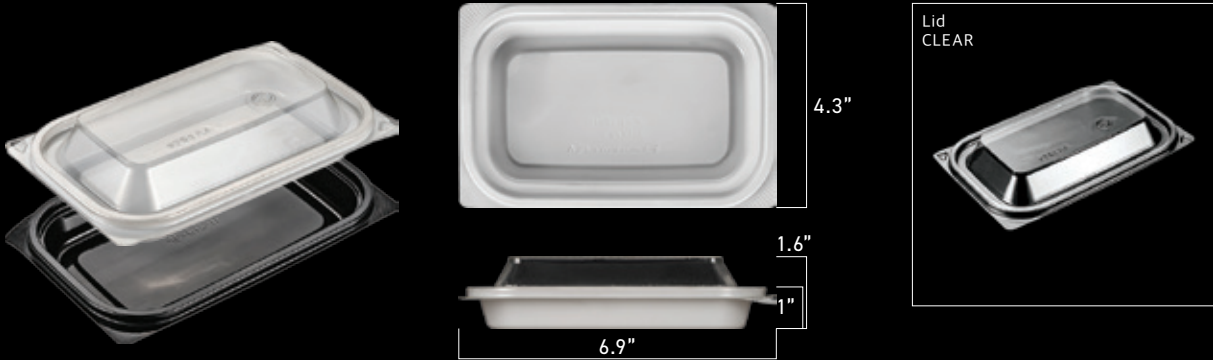

DRP-17-11

6.9"×4.3"×1.6"(SET)