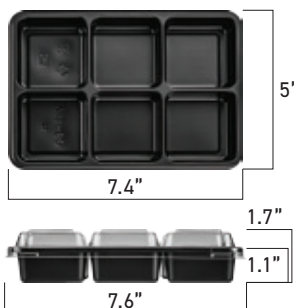

- Due to the nature of the molded product, there may be some errors depending on the measuring position.
- The lid cannot be used when cooking in a direct fire, oven, or microwave. • Unit(inch)

Salad

DURE SALAD & SIDE DISH

Side Dish

DR-004

6.2"×6.2"×1.7"(SET)

DR-006

9.7"×6.9"×1.7"(SET)

GS-110

7.6"×5.2"×1.7"(SET)

Name	Container	Lid	Box Quantity (EA)
DR-004	6"×6"×1.2" (PET,PLA/CLEAR)	6.2"×6.2"×0.8" (PET,PLA/CLEAR)	300/300
DR-006	9.4"×6.7"×1.1" (PET,PLA/BLACK)	9.7"×6.9"×1" (PET,PLA/CLEAR)	250/250
GS-110	7.4"×5"×1.1" (PP/BLACK,ORANGE CHECK PATTERN)	7.6"×5.2"×0.9" (PET/CLEAR)	600/600

- Due to the nature of the molded product, there may be some errors depending on the measuring position.
- The lid cannot be used when cooking in a direct fire, oven, or microwave. • Unit(inch)

FM-03

8.1"×8.1"×1.8"(SET)