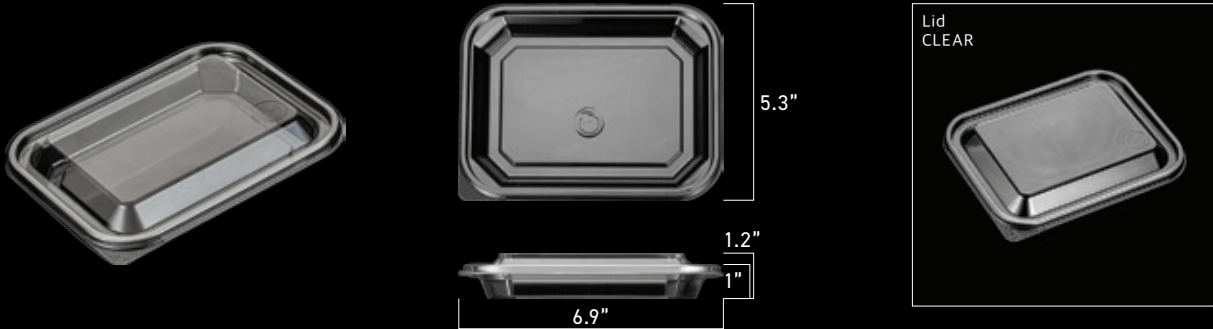

6.1"×4.9"×1.8"(SET)

DRP-17-11

6.9"×4.3"×1.6"(SET)

DR-17-13

6.9"×5.3"×1.2"(SET)

Name	Container	Lid	Box Quantity (EA)
DR-15-12	6.1"×4.9"×0.9" (PP/WHITE)	5.9"×4.8"×0.8" (PET/CLEAR)	600/600
DRP-17-11	6.9"×4.3"×1" (PLA/BLACK,WHITE)	6.9"×4.3"×0.8" (PLA/CLEAR)	200/200
DR-17-13	6.9"×5.3"×1" (PET,PLA/CLEAR)	6.9"×5.3"×0.6" (PET,PLA/CLEAR)	1000/1000